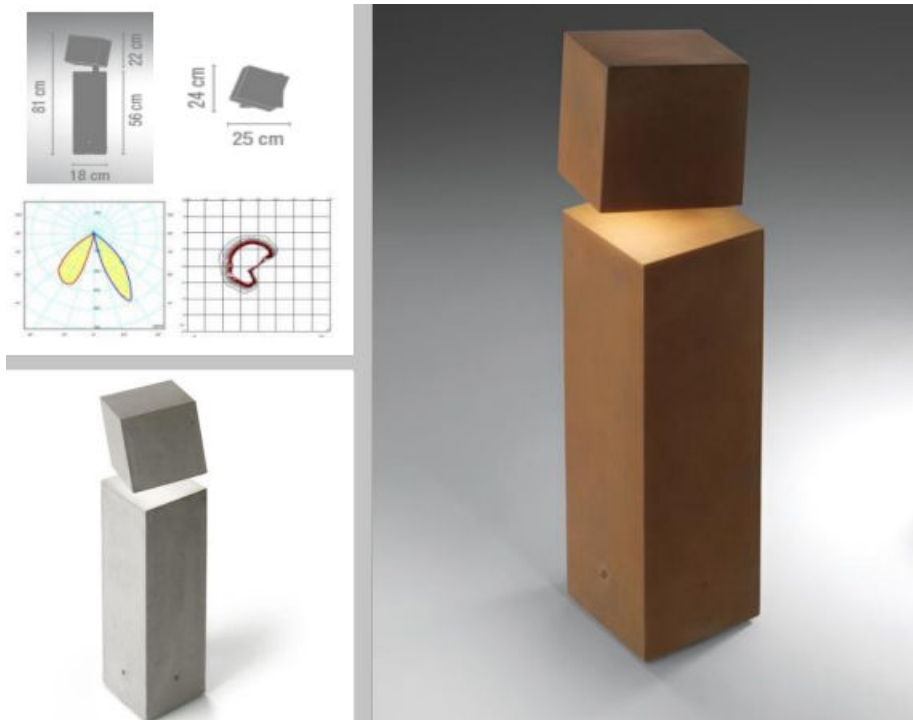

# Break

Outdoor bollard light designed by Xucia & Alemany, it gives a pleasant, subtle light through the methacrylate diffuser, and is designed for year round outdoor use. Available in khaki lacquer, oxide lacquer and concrete.

## Technical details

Code	Break-4101	Lamp	1x LED 6.2W 350mA
Finish options	Shown Above	Beam options	-
Dimensions	81x18x78cm	Lumen output	-
Material	Concrete	Colour temp	-
Net Weight	11.8kg	Colour rendering	-
IP rating	66	Power source	4.9w
UGR	-	Power consumption	-
Operating temps	-	Accessories	-