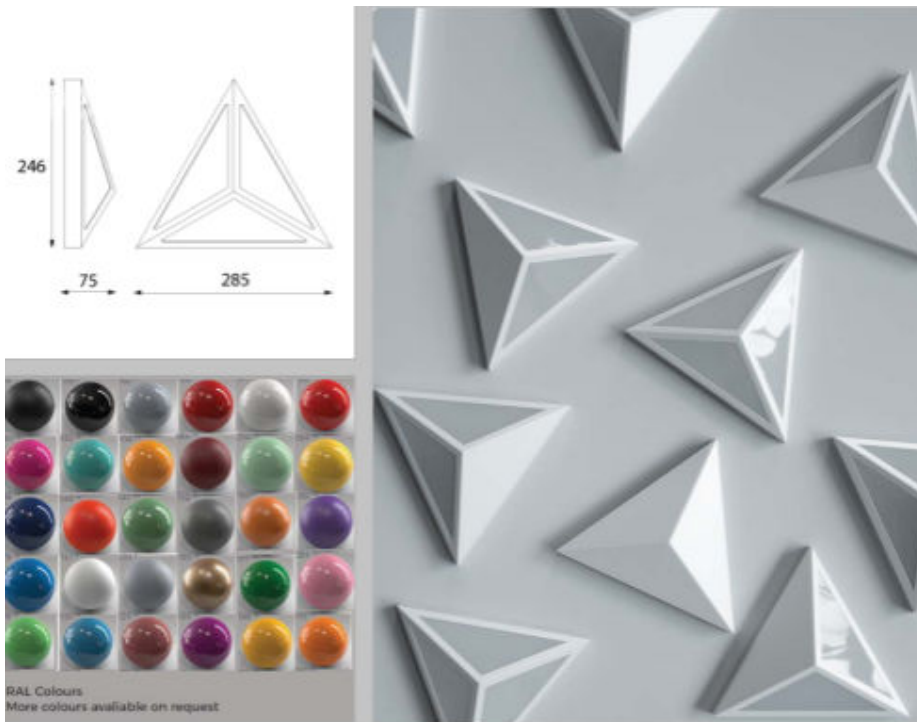

# Serisa

This Serisa wall light is available in a few different versions (shown below). They are available in a huge selection of colours (see below)

## Technical details

Code	Serisa	Lamp	LED
Finish options	Shown Above	Beam options	-
Dimensions	Shown Above	Lumen output	436-1455 lm
Material	Aluminum/Steel	Colour temp	3000°k - 4000°k
Net Weight	-	Colour rendering	-
IP rating	20	Power source	230v
UGR	-	Power consumption	-
Operating temps	-	Accessories	-