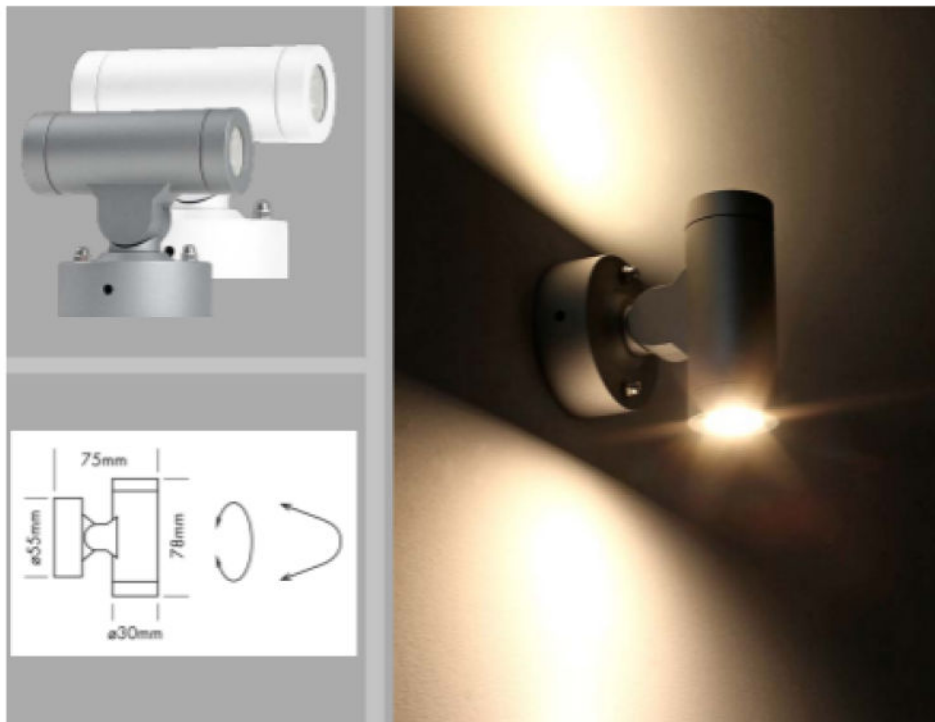

Havanna

The PROLED WALL LIGHT HAVANNA series is designed for wall mounting and offers various design possibilities in architectural illumination

Technical details

Code	Havanna LRG	Lamp	Nichia COB 18 W
Finish options	Silver grey/White	Beam options	12°
Dimensions	Shown Above	Lumen output	3200 lm
Material	Aluminium	Colour temp	3000 k
Net Weight	5.6KG	Colour rendering	80
IP rating	IP65	Power source	24 VDC
UGR	-	Power consumption	41 W
Operating temps	-10° C till +45° C	Accessories	-

This information is for guidance purposes only and may differ from the eventual installation.

Havanna

The PROLED WALL LIGHT HAVANNA series is designed for wall mounting and offers various design possibilities in architectural illumination

Technical details

Code	Havanna MED	Lamp	Nichia COB 8 W
Finish options	RAL 9003	Beam options	15°
Dimensions	Shown Above	Lumen output	1900 lm
Material	Aluminium	Colour temp	3000 k
Net Weight	1.6 KG	Colour rendering	80
IP rating	IP65	Power source	24 VDC
UGR	-	Power consumption	20 W
Operating temps	-10° C till +45° C	Accessories	-