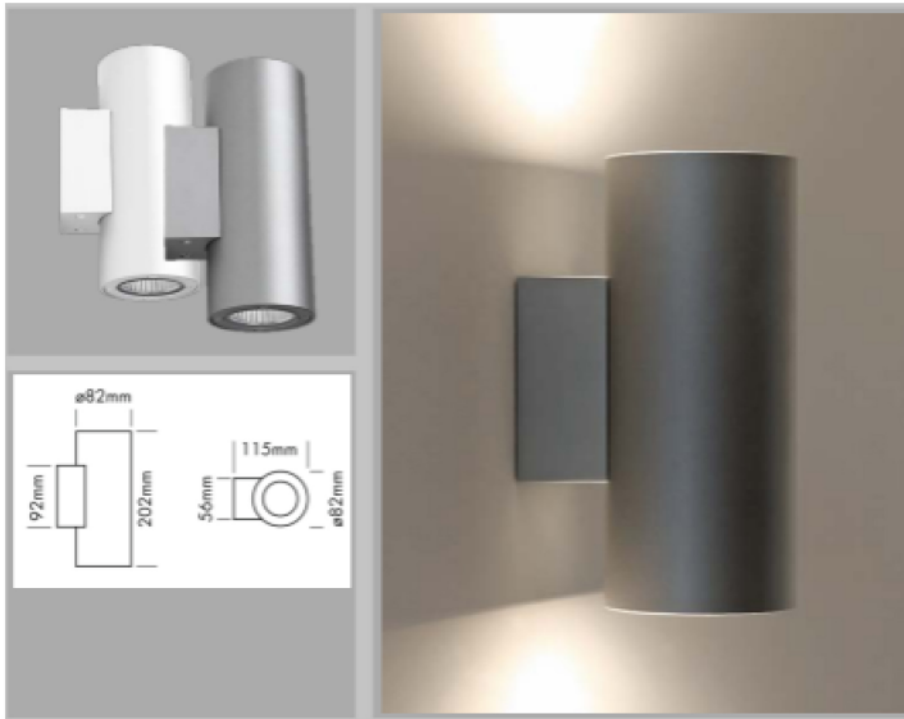

Havanna

The PROLED WALL LIGHT HAVANNA series is designed for wall mounting and offers various design possibilities in architectural illumination

Technical details

Code	Havanna LRG	Lamp	Nichia COB 18 W
Finish options	Silver grey/White	Beam options	12°
Dimensions	Shown Above	Lumen output	3200 lm
Material	Aluminium	Colour temp	3000 k
Net Weight	5.6KG	Colour rendering	80
IP rating	IP65	Power source	24 VDC
UGR	-	Power consumption	41 W
Operating temps	-10° C till +45° C	Accessories	-

This information is for guidance purposes only and may differ from the eventual installation.

Havanna

The PROLED WALL LIGHT HAVANNA series is designed for wall mounting and offers various design possibilities in architectural illumination

Technical details

Code	Havanna MED	Lamp	Nichia COB 8 W
Finish options	RAL 9003	Beam options	15°
Dimensions	Shown Above	Lumen output	1900 lm
Material	Aluminium	Colour temp	3000 k
Net Weight	1.6 KG	Colour rendering	80
IP rating	IP65	Power source	24 VDC
UGR	-	Power consumption	20 W
Operating temps	-10° C till +45° C	Accessories	-