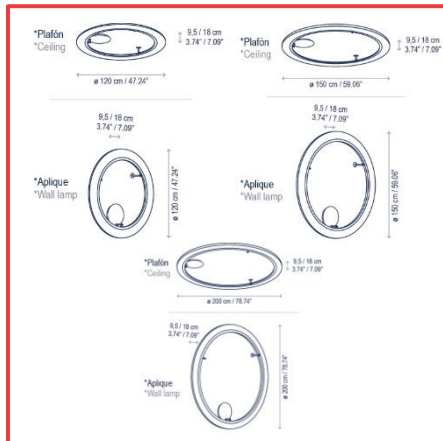

# Roda

Ceiling / Wall

## Technical details

Code	Roda	Lamp	LED
Finish options	Cream / White	Beam options	
Dimensions	Shown Above	Lumen output	
Material	Aluminum, Steel, Ribbon	Colour temp	2700k
Net Weight		Colour rendering	90
IP rating	IP20	Power source	
UGR		Power consumption	
Operating temps		Accessories	