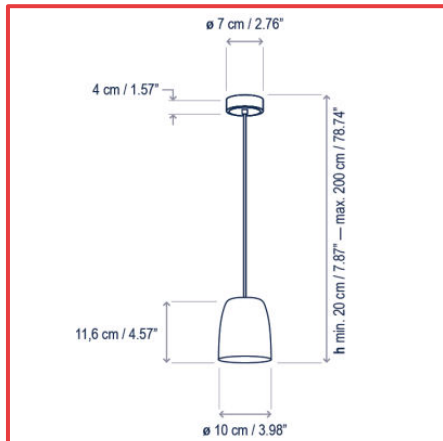

Nut

Pendant

Technical details

Code	Nut	Lamp	LED
Finish options		Beam options	
Dimensions	Shown Above	Lumen output	
Material	Aluminum, Stainless Steel	Colour temp	2700k
Net Weight		Colour rendering	90
IP rating	IP20	Power source	
UGR		Power consumption	
Operating temps		Accessories	