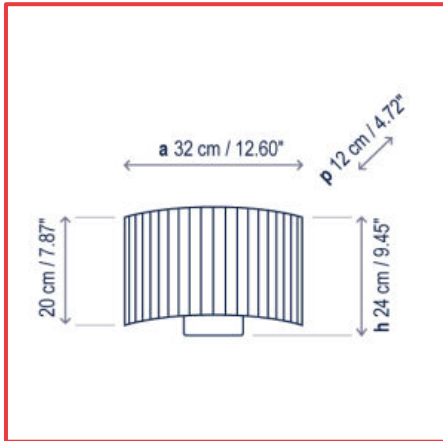

Wall Street

Wall

Technical details

Code	Wall Street	Lamp	E27
Finish options		Beam options	
Dimensions	Shown Above	Lumen output	
Material	Iron	Colour temp	
Net Weight		Colour rendering	
IP rating	IP20	Power source	
UGR		Power consumption	
Operating temps		Accessories	