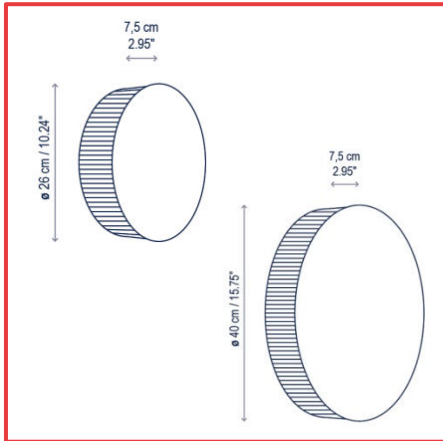

Helios

Wall

Technical details

Code	Helios	Lamp	LED
Finish options	Matt White	Beam options	
Dimensions	Shown Above	Lumen output	
Material	Aluminum, Iron, Cotton Thread	Colour temp	2700k
Net Weight		Colour rendering	90
IP rating	IP20	Power source	
UGR		Power consumption	
Operating temps		Accessories	