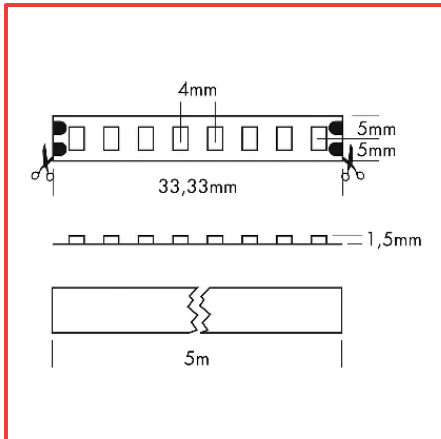

1200 Mono

Flex Strip

Technical details

Code	1200 Mono	Lamp	LED
Finish options		Beam options	120°
Dimensions	Shown Above	Lumen output	2100 – 2600 lm per m
Material		Colour temp	2400k – 6000k
Net Weight		Colour rendering	90
IP rating	IP20	Power source	24 vdc
UGR		Power consumption	83 watt
Operating temps		Accessories	